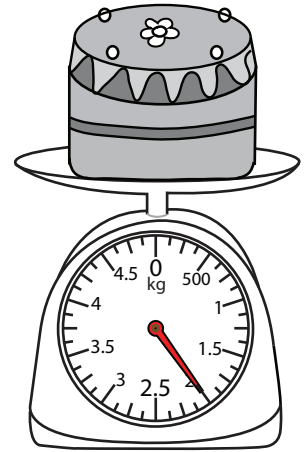

Measuring Weight - Metric Units

ES3

Measure the weight of each object.

1)

_____ g

2)

_____ kg

3)

_____ kg

8)

_____ kg

9)

_____ g

Measuring Weight - Metric Units

ES3

Measure the weight of each object.

1)

600 g

2)

1.8 kg

3)

2 kg

4)

5 kg

5)

200 g

6)

4 kg

7)

1.6 kg

8)

9 kg