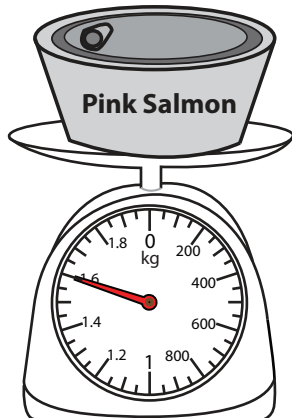

Measuring Weight - Metric Units

ES3

Measure the weight of each object.

1)

_____ g

2)

_____ kg

3)

_____ kg

4)

_____ kg

5)

_____ g

6)

_____ kg

7)

_____ kg

8)

_____ kg

9)

_____ g

Measuring Weight - Metric Units

ES3

Measure the weight of each object.

1)

600 g

2)

1.8 kg

3)

2 kg

4)

5 kg