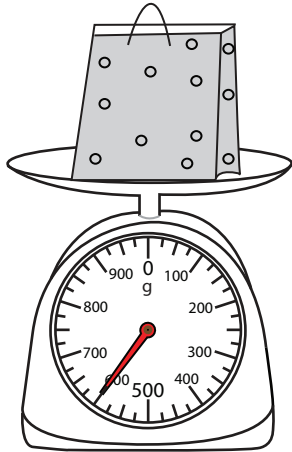

Measuring Weight - Metric Units

ES3

Measure the weight of each object.

1)

_____ g

2)

_____ kg

3)

1)

600 g

2)

1.8 kg

3)

2 kg

4)

5 kg