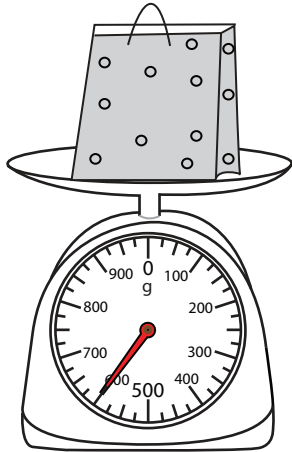

Measuring Weight - Metric Units

ES3

Measure the weight of each object.

1)

_____ g

2)

_____ kg

3)

_____ kg

8)

_____ kg

9)

_____ g

Measuring Weight - Metric Units

ES3

Measure the weight of each object.

1)

600 g

2)

1.8 kg

3)

2 kg

4)

5 kg