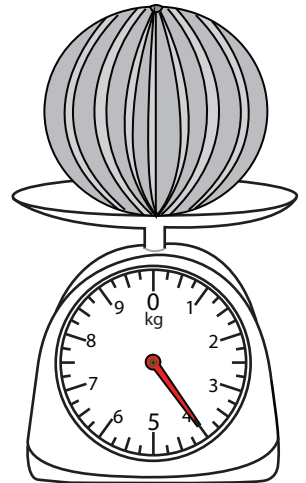

Measuring Weight - Metric Units

ES3

Measure the weight of each object.

1)

_____ g

2)

_____ kg

3)

_____ kg

8)

_____ kg

9)

_____ g

Measuring Weight - Metric Units

ES3

Measure the weight of each object.

1)

600 g

2)

1.8 kg

3)

2 kg

4)

5 kg

5)

200 g

6)

4 kg

7)

1.6 kg

8)

9 kg