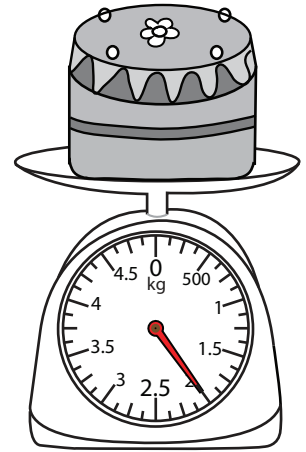

Measuring Weight - Metric Units

ES3

Measure the weight of each object.

1)

_____ g

2)

_____ kg

3)

1)

600 g

2)

1.8 kg

3)

2 kg

4)

5 kg