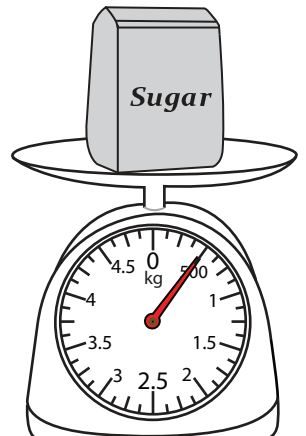

Measuring Weight - Metric Units

ES3

Measure the weight of each object.

1)

600 g

2)

1.8 kg

3)

2 kg

4)

5 kg

5)

200 g

6)

4 kg

7)

1.6 kg

8)

9 kg

9)

500 g