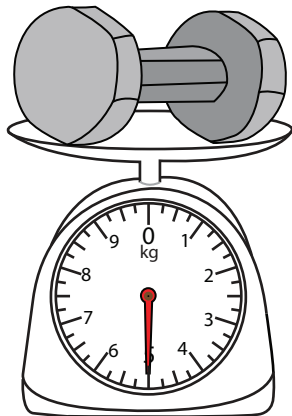

_____ kg

4)

_____ kg

5)