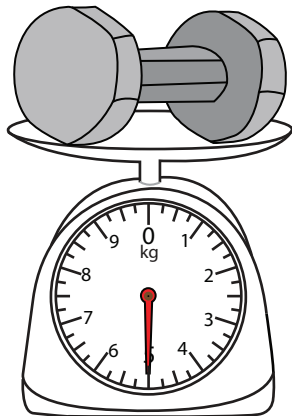

Measuring Weight - Metric Units

ES3

Measure the weight of each object.

1)

_____ g

2)

_____ kg

3)

_____ kg

8)

_____ kg

9)

_____ g

Measuring Weight - Metric Units

ES3

Measure the weight of each object.

1)

600 g

2)

1.8 kg

3)

2 kg

4)

5 kg

5)

200 g

6)

4 kg

7)

1.6 kg

8)

9 kg