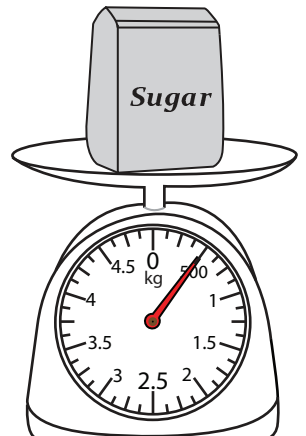

Measuring Weight - Metric Units

ES3

Measure the weight of each object.

1)

_____ g

2)

_____ kg

3)

_____ kg

4)

_____ kg

5)

_____ g

6)

_____ kg

7)

_____ kg

8)

_____ kg

9)

_____ g

Measuring Weight - Metric Units

ES3

Measure the weight of each object.

1)

600 g

2)

1.8 kg

3)

2 kg

4)

5 kg