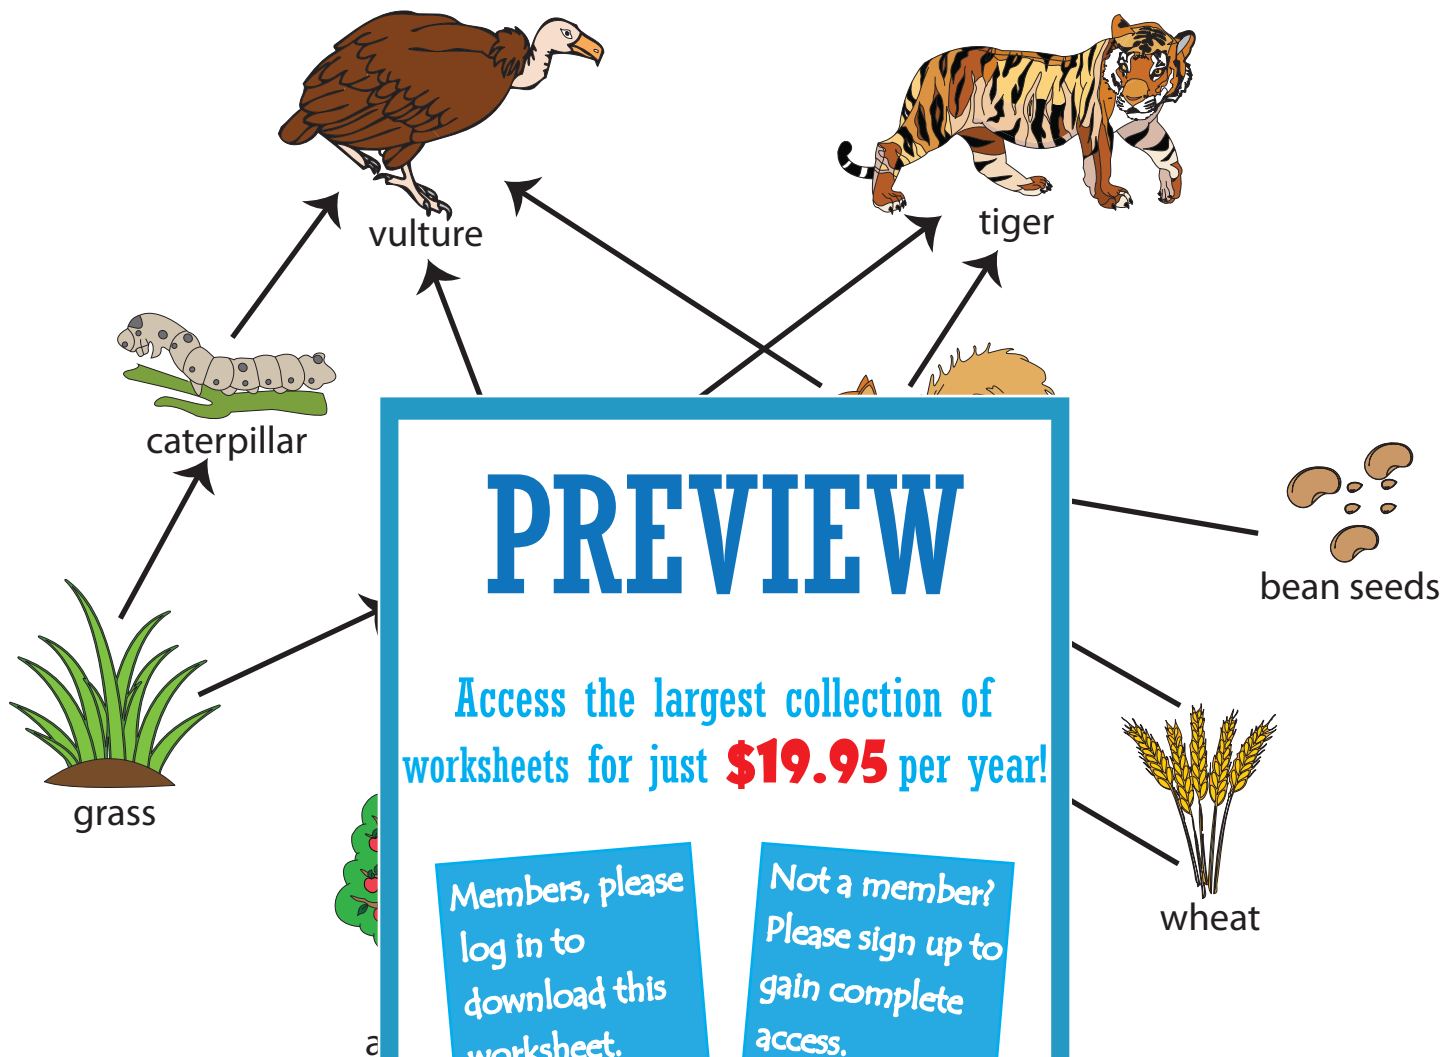

Name : _____

Producers and Consumers

Classify the organisms in the food web as producers or consumers.

PREVIEW

Access the largest collection of worksheets for just **\$19.95** per year!

Members, please log in to download this worksheet. **Log in**

Not a member? Please sign up to gain complete access. **Sign up**

www.mathworksheets4kids.com

Producers	Consumers

Name : _____

Answer key

Producers and Consumers

Classify the organisms in the food web as producers or consumers.

Producers	Consumers
grass	squirrel
apple tree	monkey
cactus	caterpillar
wheat	tiger
bean seeds	vulture