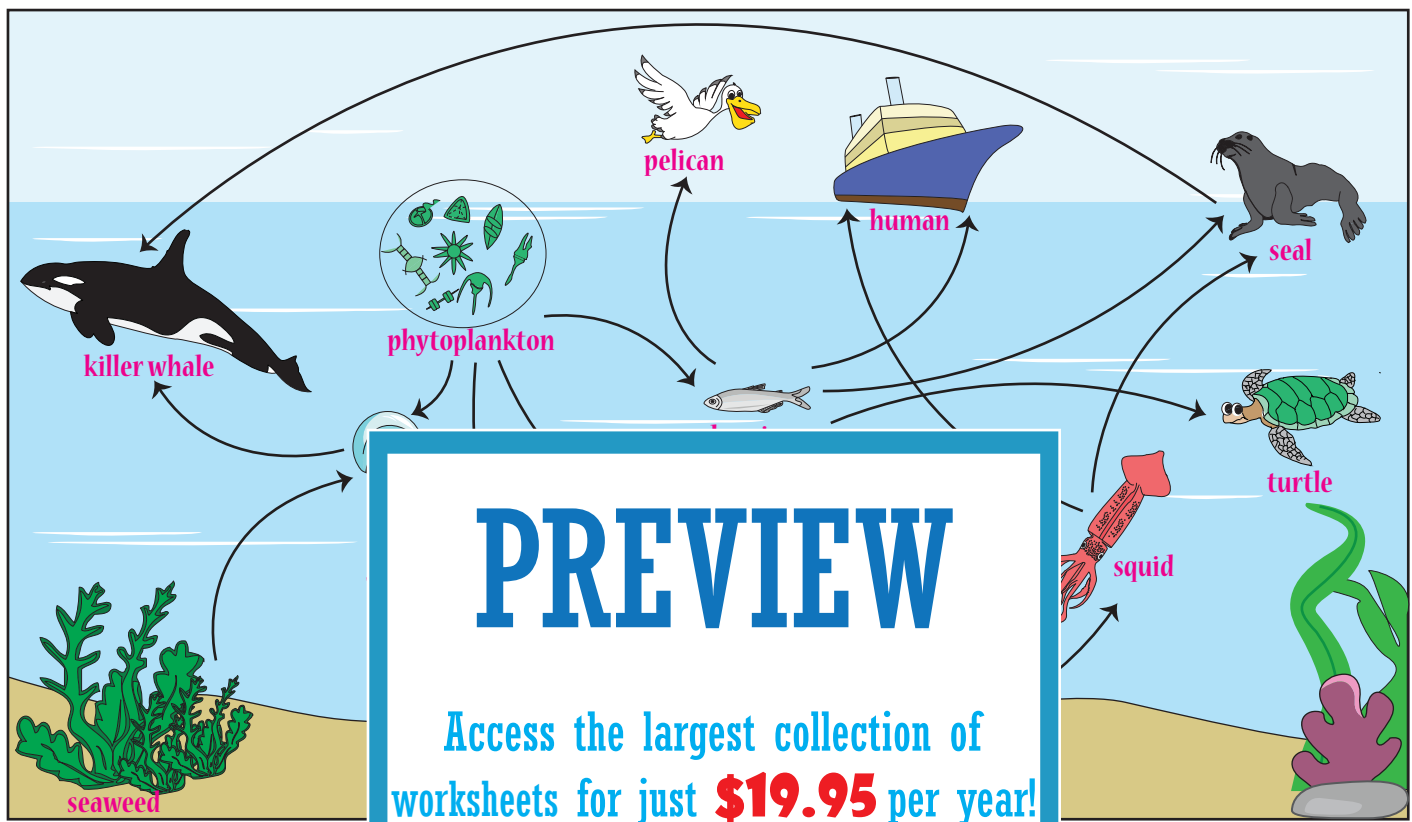

Log in

Not a member? Please sign up to gain complete access.

Sign up

www.mathworksheets4kids.com

- 1) What do the arrows in the food web represent?
- 2) Name any two primary consumers.
- 3) Name any three consumers.
- 4) What is a food web?

- 5) Draw a food chain from this food web with a producer and 3 consumers.

Marine Food Web

Study the marine food web and answer the questions.

- 1) What do the arrows in the food web represent?
- 2) Name any two primary producers.
- 3) Name any three consumers.
- 4) What is a food web?

- of energy _____
- and phytoplankton _____
- and human _____
- chains _____

- 5) Draw a food chain from this food web with a producer and 3 consumers.