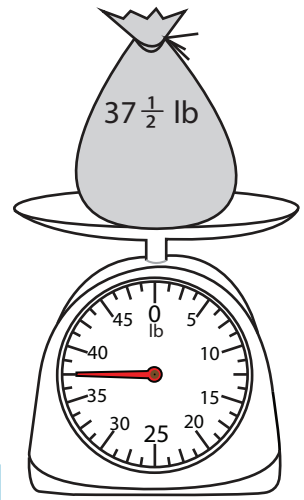

Drawing Pointer - Customary Units

ES2

Draw pointer on each scale to show the weight.

1)

2)

3)

4)

PREVIEW

7)

Drawing Pointer - Customary Units

ES2

Draw pointer on each scale to show the weight.

1)

2)

3)

4)

PREVIEW

Access the largest collection of
worksheets for just **\$19.95** per year!

Members, please
log in to
download this
worksheet.

Log in

Not a member?
Please sign up to
gain complete
access.

Sign up

www.mathworksheets4kids.com