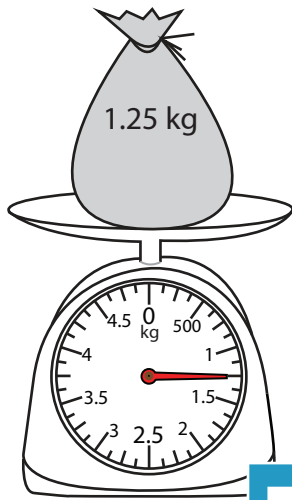

Drawing Pointer - Metric Units

ES2

Draw pointer on each scale to show the weight.

1)

2)

3)

4)

Access the largest collection of worksheets for just **\$19.95** per year!

Members, please log in to download this worksheet.

Log in

Not a member? Please sign up to gain complete access.

Sign up

www.mathworksheets4kids.com

7)

Drawing Pointer - Metric Units

ES2

Draw pointer on each scale to show the weight.

1)

2)

3)

4)

PREVIEW

Access the largest collection of worksheets for just **\$19.95** per year!

Members, please log in to download this worksheet.