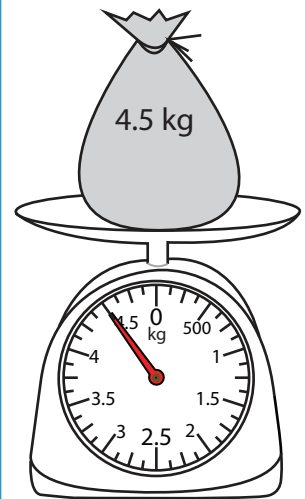

PREVIEW

Access the largest collection of worksheets for just **$19.95** per year!

Members, please log in to download this worksheet.

Not a member? Please sign up to gain complete access.

www.mathworksheets4kids.com