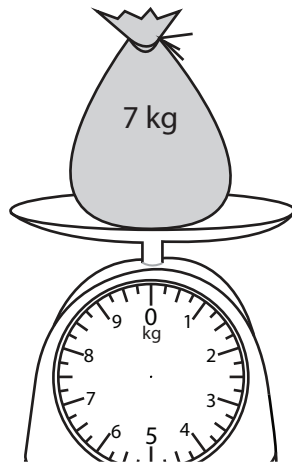

Drawing Pointer - Metric Units

ES2

Draw pointer on each scale to show the weight.

1)

2)

3)

4)

Access the largest collection of worksheets for just **\$19.95** per year!

Members, please log in to download this worksheet.

Log in

Not a member? Please sign up to gain complete access.

Sign up

www.mathworksheets4kids.com

7)

Drawing Pointer - Metric Units

ES2

Draw pointer on each scale to show the weight.

1)

2)

3)

4)

PREVIEW

Access the largest collection of worksheets for just **\$19.95** per year!

Members, please log in to download this worksheet.