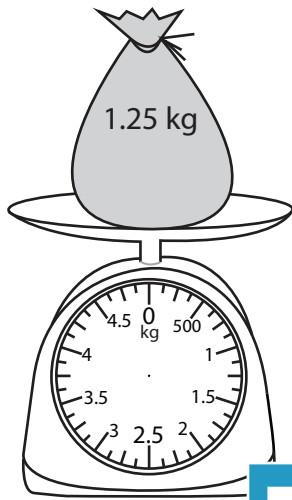

Drawing Pointer - Metric Units

ES2

Draw pointer on each scale to show the weight.

1)

2)

3)

4)

Access the largest collection of worksheets for just **\$19.95** per year!

Members, please log in to download this worksheet.

Log in

Not a member? Please sign up to gain complete access.

Sign up

www.mathworksheets4kids.com

7)

Drawing Pointer - Metric Units

ES2

Draw pointer on each scale to show the weight.

1)

2)

3)

4)

PREVIEW

Access the largest collection of worksheets for just **\$19.95** per year!

Members, please log in to download this worksheet.