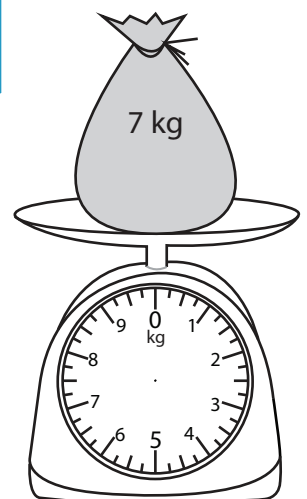

Drawing Pointer - Metric Units

ES2

Draw pointer on each scale to show the weight.

1)

2)

3)

4)

Access the largest collection of worksheets for just **\$19.95** per year!

Members, please log in to download this worksheet.

Log in

Not a member? Please sign up to gain complete access.

Sign up

www.mathworksheets4kids.com

7)

Drawing Pointer - Metric Units

ES2

Draw pointer on each scale to show the weight.

1)

2)

3)

4)

PREVIEW

Access the largest collection of worksheets for just **\$19.95** per year!

Members, please log in to download this worksheet.