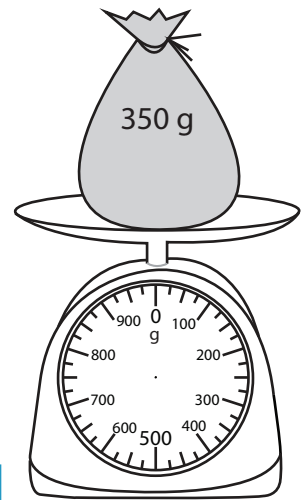

Drawing Pointer - Metric Units

ES2

Draw pointer on each scale to show the weight.

1)

2)

3)

4)

Access the largest collection of worksheets for just **\$19.95** per year!

Members, please log in to download this worksheet.

Log in

Not a member? Please sign up to gain complete access.

Sign up

www.mathworksheets4kids.com

7)

Drawing Pointer - Metric Units

ES2

Draw pointer on each scale to show the weight.

1)

2)

3)

4)

PREVIEW

Access the largest collection of worksheets for just **\$19.95** per year!

Members, please log in to download this worksheet.