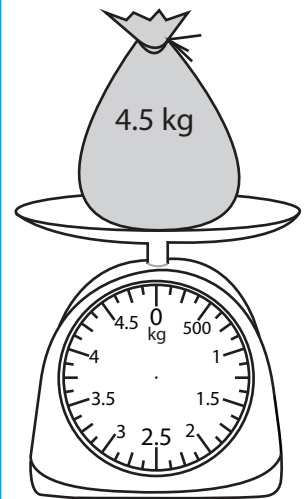

Drawing Pointer - Metric Units

ES2

Draw pointer on each scale to show the weight.

1)

2)

3)

4)

Access the largest collection of worksheets for just **\$19.95** per year!

Members, please log in to download this worksheet.

Log in

Not a member? Please sign up to gain complete access.

Sign up

www.mathworksheets4kids.com

7)

Drawing Pointer - Metric Units

ES2

Draw pointer on each scale to show the weight.

1)

2)

3)

4)

PREVIEW

Access the largest collection of worksheets for just **\$19.95** per year!

Members, please log in to download this worksheet.