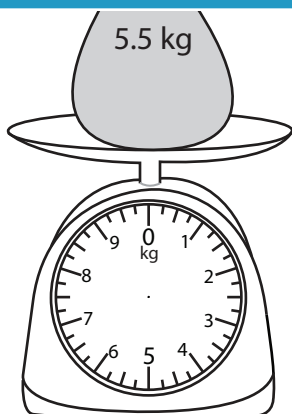

Drawing Pointer - Metric Units

ES2

Draw pointer on each scale to show the weight.

1)

2)

3)

4)

Access the largest collection of worksheets for just **\$19.95** per year!

Members, please log in to download this worksheet.

Log in

Not a member? Please sign up to gain complete access.

Sign up

www.mathworksheets4kids.com

7)

Drawing Pointer - Metric Units

ES2

Draw pointer on each scale to show the weight.

1)

2)

3)

4)

PREVIEW

Access the largest collection of worksheets for just **\$19.95** per year!

Members, please log in to download this worksheet.