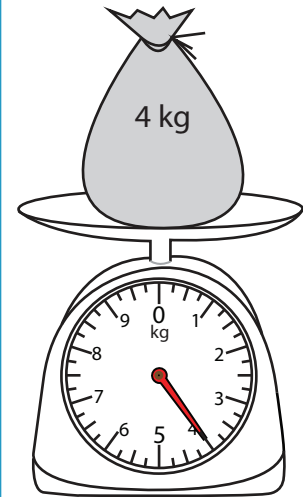

Drawing Pointer - Metric Units

ES3

Draw pointer on each scale to show the weight.

1)

2)

3)

4)

PREVIEW

7)

Drawing Pointer - Metric Units

ES3

Draw pointer on each scale to show the weight.

1)

2)

3)

4)

PREVIEW

Access the largest collection of worksheets for just **\$19.95** per year!

Members, please log in to download this worksheet.

Log in

Not a member? Please sign up to gain complete access.

Sign up

www.mathworksheets4kids.com