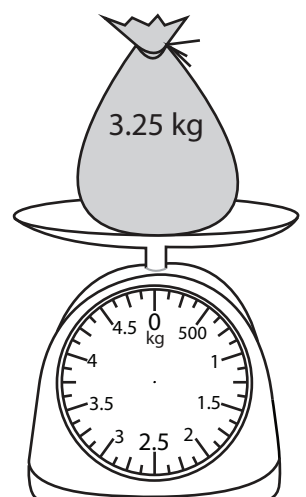

Drawing Pointer - Metric Units

ES3

Draw pointer on each scale to show the weight.

1)

2)

3)

4)

PREVIEW

Access the largest collection of worksheets for just **\$19.95** per year!

Members, please log in to download this worksheet.

Log in

Not a member? Please sign up to gain complete access.

Sign up

www.mathworksheets4kids.com

7)

Drawing Pointer - Metric Units

ES3

Draw pointer on each scale to show the weight.

1)

2)

3)

4)