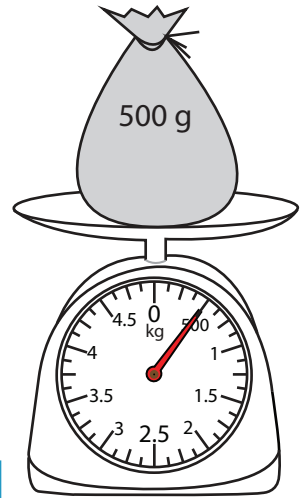

Drawing Pointer - Metric Units

ES3

Draw pointer on each scale to show the weight.

1)

2)

3)

4)

PREVIEW

7)

Drawing Pointer - Metric Units

ES3

Draw pointer on each scale to show the weight.

1)

2)

3)

4)

PREVIEW

Access the largest collection of worksheets for just **\$19.95** per year!

Members, please log in to download this worksheet.

Log in

Not a member? Please sign up to gain complete access.

Sign up

www.mathworksheets4kids.com