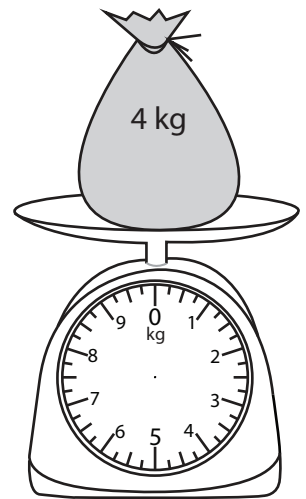

Drawing Pointer - Metric Units

ES3

Draw pointer on each scale to show the weight.

1)

2)

3)

4)

PREVIEW

Access the largest collection of worksheets for just **\$19.95** per year!

Members, please log in to download this worksheet.

Log in

Not a member? Please sign up to gain complete access.

Sign up

www.mathworksheets4kids.com

7)

Drawing Pointer - Metric Units

ES3

Draw pointer on each scale to show the weight.

1)

2)

3)

4)