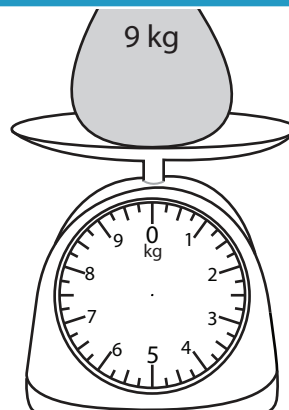

Drawing Pointer - Metric Units

ES3

Draw pointer on each scale to show the weight.

1)

2)

3)

4)

PREVIEW

Access the largest collection of worksheets for just **\$19.95** per year!

Members, please log in to download this worksheet.

Log in

Not a member? Please sign up to gain complete access.

Sign up

www.mathworksheets4kids.com

7)

Drawing Pointer - Metric Units

ES3

Draw pointer on each scale to show the weight.

1)

2)

3)

4)