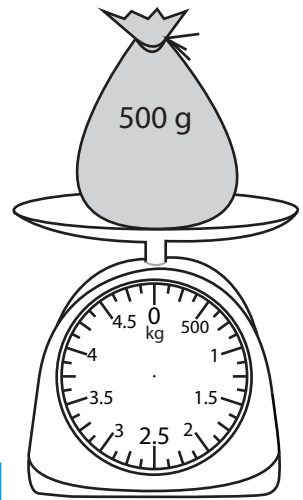

Drawing Pointer - Metric Units

ES3

Draw pointer on each scale to show the weight.

1)

2)

3)

4)

PREVIEW

Access the largest collection of worksheets for just **\$19.95** per year!

Members, please log in to download this worksheet.

Log in

Not a member? Please sign up to gain complete access.

Sign up

www.mathworksheets4kids.com

7)

Drawing Pointer - Metric Units

ES3

Draw pointer on each scale to show the weight.

1)

2)

3)

4)