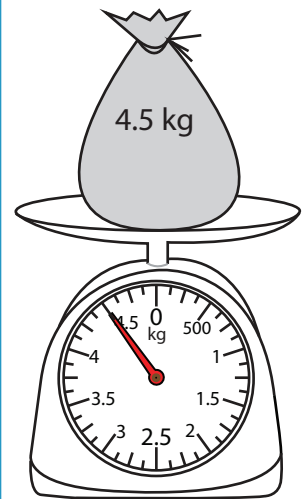

Drawing Pointer - Metric Units

ES2

Draw pointer on each scale to show the weight.

1)

2)

3)

4)

Gain complete access to the largest collection of worksheets in all subjects!

Members, please log in to download this worksheet.

Not a member? Please sign up to gain complete access.

www.mathworksheets4kids.com

7)